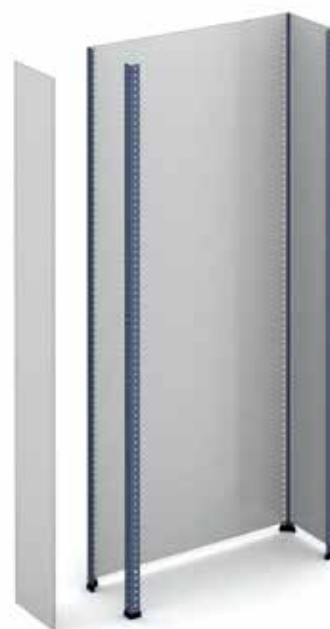

6 Safety

Various stiffening elements guarantee shelf stability: corner brackets, top porticos, side panels, etc.

Accessories

Multiple accessories to fulfil all picking needs

Slotted angle shelving by Mecalux has an extensive range of accessories that expands its functionality and facilitates its adaptation to any workflow demands the customer requires. The most commonly used are:

Side panels

Metal pieces that are used for longitudinal stabilisation and to close off shelf bottoms or to separate units. There is a variant with perforated panels, ideal for hanging tools or various items.