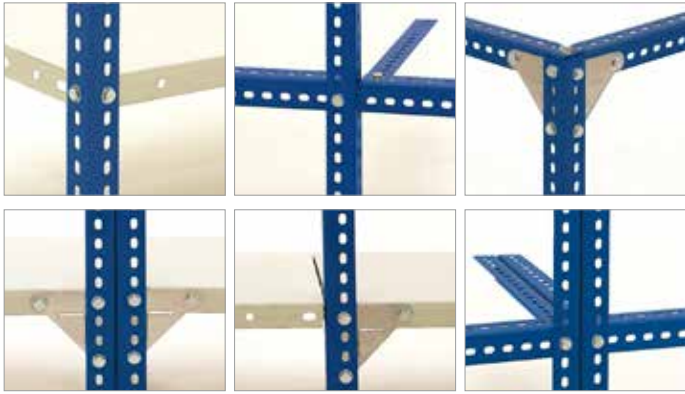

Shelves: are made of cold-rolled premium steel sheeting, and finished in galvanised steel or painted grey with paint dried at high temperatures.

2 Space savings

The different sizes and combinations of the profiles and shelves enable their adaptation to the most diverse product volumes.

3 Harness space at heights

Optimisation of space at heights with the incorporation of intermediate aisles and gangways. Shelves are height adjustable every 25 mm.

Metal footplates

Examples of slotted angle and shelf assembly

4 Easy assembly

The components bolt together effortlessly, facilitating rapid assembly and disassembly. It is also possible to incorporate additional shelves.

5 Versatility and resilience

Suitable for the manual storage of all kinds of light loads: up to 110 kg per level with a single profile, and up to 300 kg with a double reinforced profile. Combinable with other storage and picking systems.

6 Safety

Various stiffening elements guarantee shelf stability: corner brackets, top porticos, side panels, etc.

Accessories

Multiple accessories to fulfil all picking needs

Slotted angle shelving by Mecalux has an extensive range of accessories that expands its functionality and facilitates its adaptation to any workflow demands the customer requires. The most commonly used are: